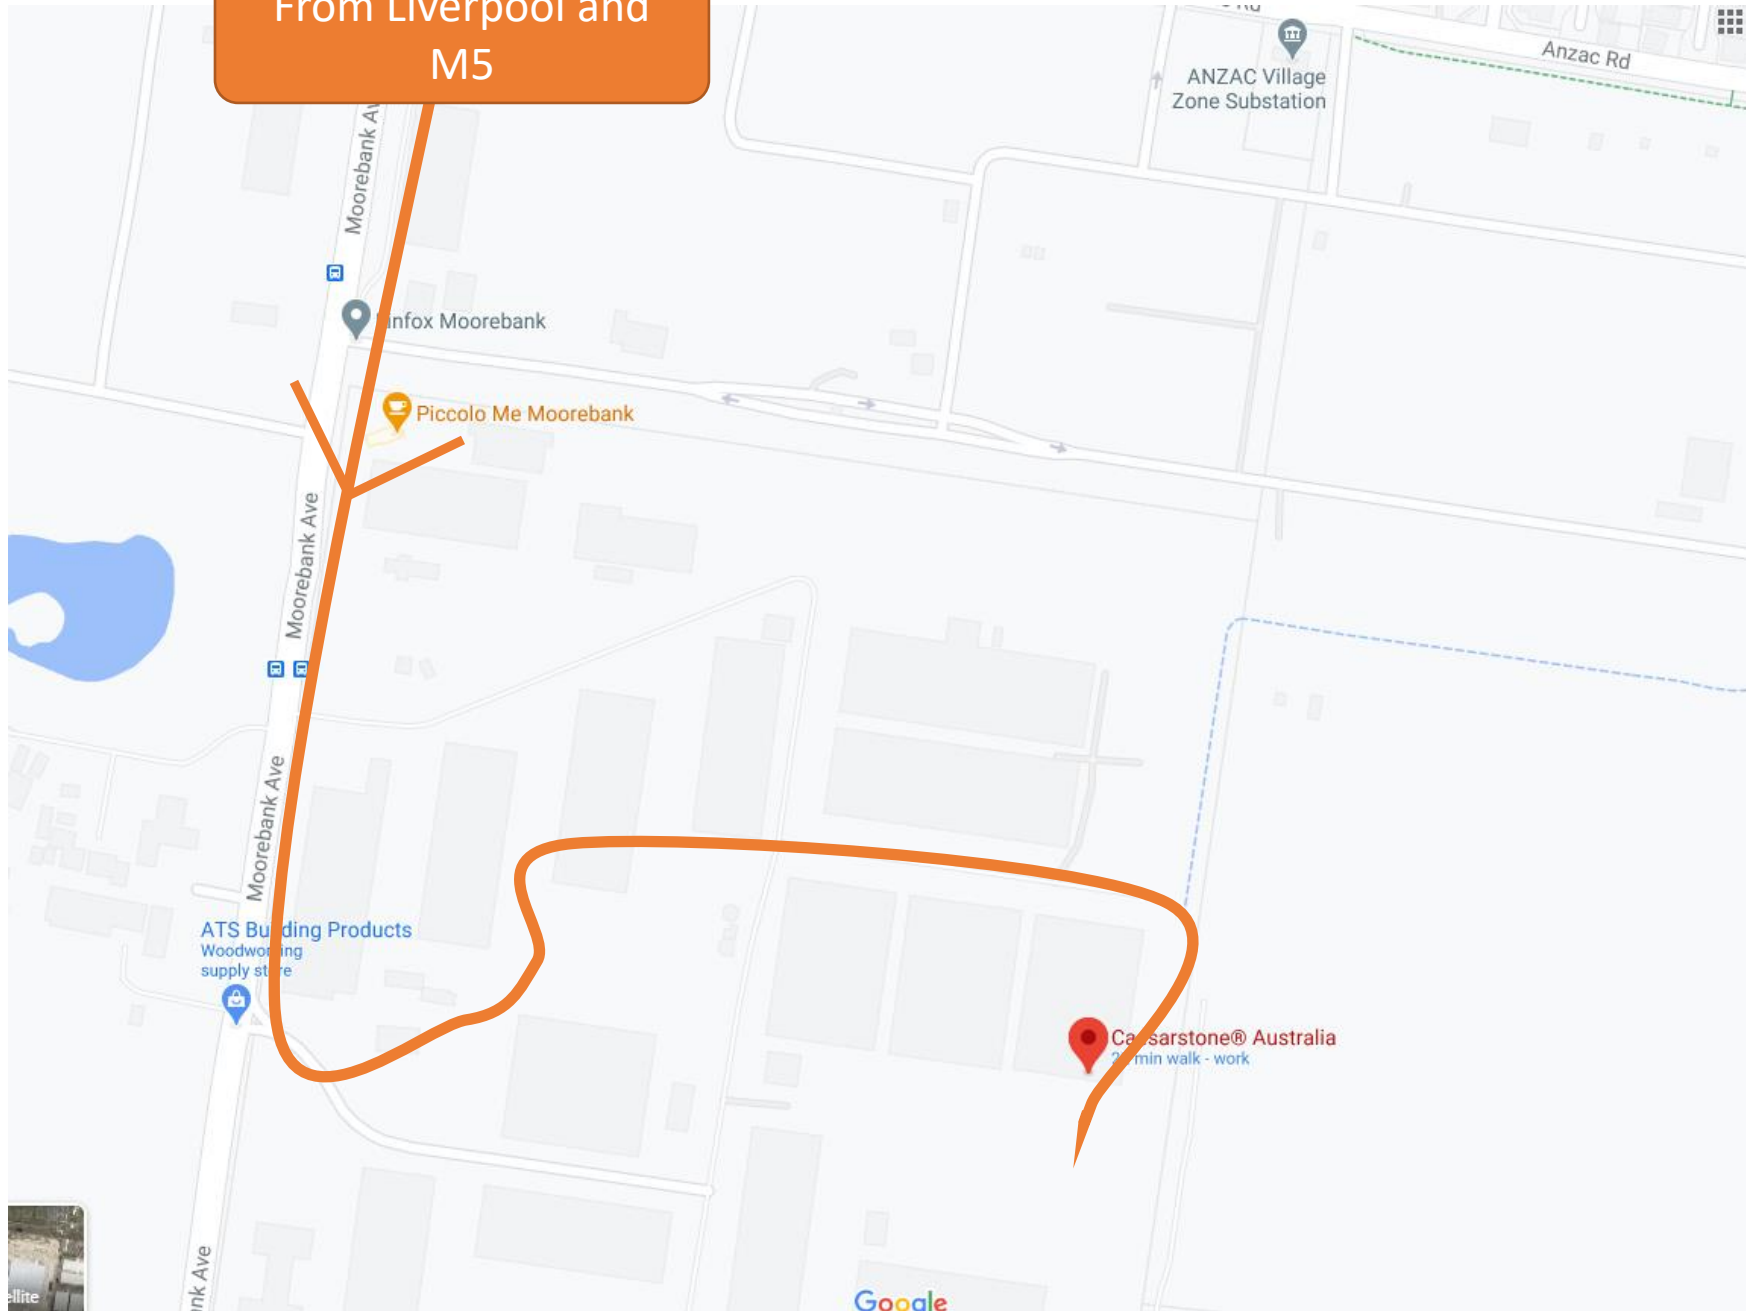

From Liverpool and  
M5

Straight  
ahead  
down  
Moorebank  
Ave

Go past  
Target  
warehouse

Moorebank Ave

Go left  
and  
keep left

Go left and  
pass the  
gatehouse

Keep  
going  
straight  
for 600m  
  
Almost  
there!

Follow  
the  
signs...  
You're  
there!