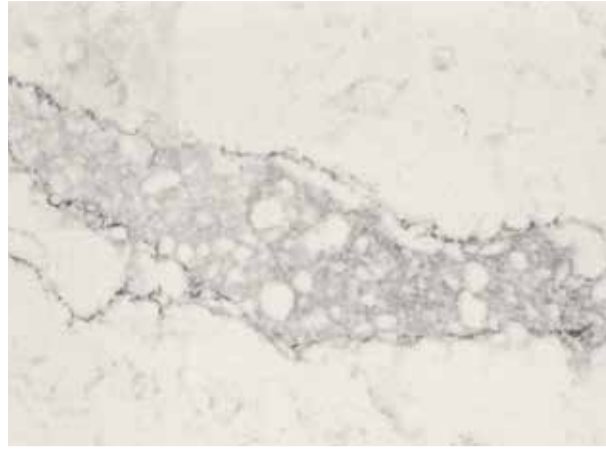

 caesarstone®

Statuario Maximus™

Statuario Maximus™

Caesarstone's newest marble inspired design features broad, warm grey veins sweeping across its soft white base colour, further enriched by delicate background veins.

Statuario Maximus™ makes a luxurious statement with the durability and ease of Caesarstone® care and maintenance.

Supernatural Designs

Statuario Nuvo™

5111 Statuario Nuvo™ brings you refined yet impressive dark veins on a white background, enriched with a delicately diffused subsurface vein structure. (SNU)

Statuario Maximus™ **New!**

5031 Statuario Maximus™ features warm grey veins sweeping across its soft white base colour, further enriched by delicate background veins. (SNU)

Calacatta Nuvo™

As Caesarstone's interpretation of natural Calacatta marble, 5131 Calacatta Nuvo™ brings wide, elegant, cascading, grey veins on a soft white base. (SNU)