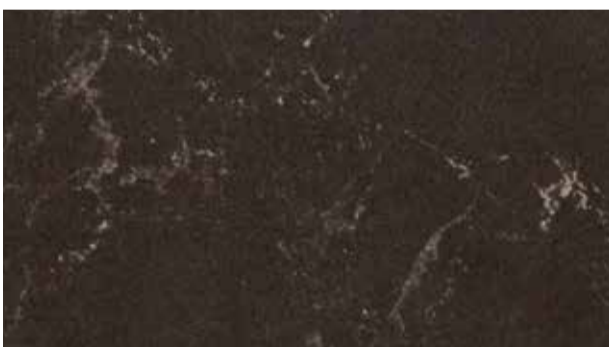

Emperadoro™

5380 Emperadoro™ is a rich fusion of lush, dark browns and maple-coloured veins, perfect for infusing your décor with an aura of enchantment.