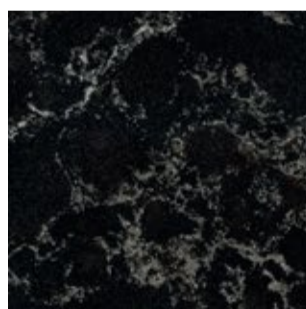

### Bianco Drift™

Inspired by light natural granites, 6131 Bianco Drift™ incorporates the subtle colourations of light grey and white with a hint of light brown bring this stunning new design alive.

### Emperadoro™

5380 Emperadoro™ is a rich fusion of lush, dark browns and maple-coloured veins, perfect for infusing your décor with an aura of enchantment.

### Piatra Grey™

5003 Piatra Grey's smooth slate tones and chalky-white veins exude an organic beauty that effortlessly complements any interior.